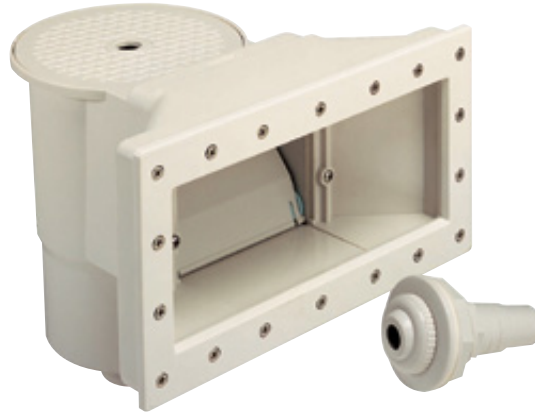

DELUXE WIDE MOUTH WALL SKIMMER

- True wide mouth skimmer
- Easy lid attachment system allows for opening with a single hand
- One piece construction
- Conveniently stores vacuum plate and test kit/test strips
- Extra large basket with built-in handle
- Full length weir
- Includes face plate with water level indicators

#170015 Deluxe Wide Mouth Wall Skimmer

DELUXE SKIMMER PARTS LIST

1	199136B	Top Cover
2	199138B	Back Cover
3	199130B	Vac Plate
4	199134B	Basket
5	199139B	Front Cover
6	199140B	Silicone Connector
7	199137B	Weir
8	199133B	Gasket
9	199131B	Face Plate
10	199132B	Face Plate Cover
11	199135B	Screw Set (not shown)
12	199141B	Quick Snap

DELUXE WIDE MOUTH WALL SKIMMER

STANDARD WALL SKIMMER

WIDE MOUTH WALL SKIMMER

#170005

#170010

SKIMMER PARTS LIST

1	199111B	Skimmer Cover
2	199108B	Vacuum Plate with Hose Adapter
3	199112B	Skimmer Basket
4	199113B	Skimmer Weir
5	199105B	Double Layer Standard Gasket
6	199104B	Standard Face Plate
7	199107B	Hose Adapter
8	199114B	Double Layer Wide Mouth Gasket bulk
9	199103B	Wide Mouth Face Plate
10	199109B	Screw for Standard Skimmer (10 pcs.) <i>not shown</i>
12	199110B	Screw for Wide Mouth Skimmer (18 pcs.) <i>not shown</i>