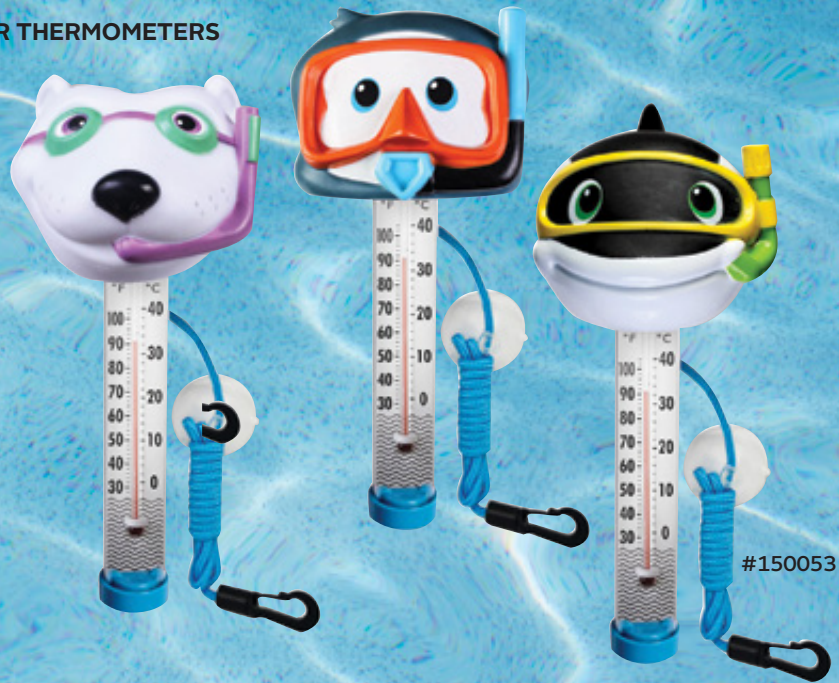

Invite some new friends to hang out in your pool

new

DIVER THERMOMETERS

- Large playful characters with easy-to-read temperature display
- Readings in both Fahrenheit and Celsius
- Includes securing cord with hook to attach to pool stairs and suction cup to attach to pool liners
- Durable transparent polycarbonate tube
- High-quality roto-molded body

#150053 Diver Thermometers

#150054 Fruit Thermometers