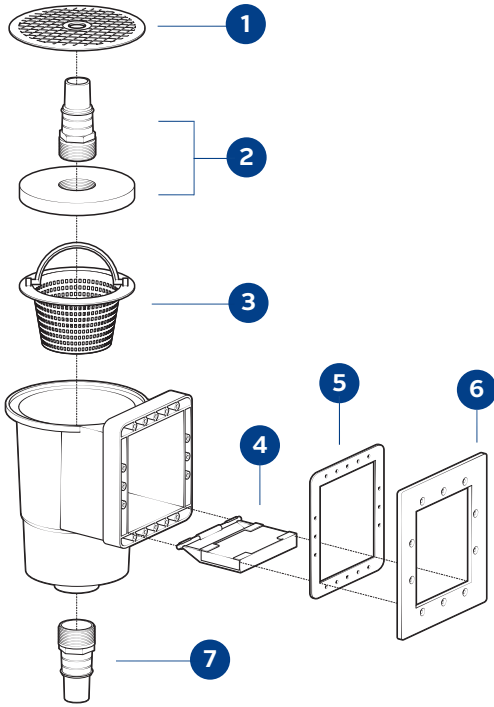

#170015 Deluxe Wide Mouth Wall Skimmer

DELUXE SKIMMER PARTS LIST

1	199136B	Top Cover
2	199138B	Back Cover
3	199130B	Vac Plate
4	199134B	Basket
5	199139B	Front Cover
6	199140B	Silicone Connector
7	199137B	Weir
8	199133B	Gasket
9	199131B	Face Plate
10	199132B	Face Plate Cover
11	199135B	Screw Set (not shown)
12	199141B	Quick Snap

DELUXE WIDE MOUTH WALL SKIMMER

STANDARD WALL SKIMMER

WIDE MOUTH WALL SKIMMER

#170005

#170010

SKIMMER PARTS LIST

1	199111B	Skimmer Cover
2	199108B	Vacuum Plate with Hose Adapter
3	199112B	Skimmer Basket
4	199113B	Skimmer Weir
5	199105B	Double Layer Standard Gasket
6	199104B	Standard Face Plate
7	199107B	Hose Adapter
8	199114B	Double Layer Wide Mouth Gasket bulk
9	199103B	Wide Mouth Face Plate
10	199109B	Screw for Standard Skimmer (10 pcs.) <i>not shown</i>
12	199110B	Screw for Wide Mouth Skimmer (18 pcs.) <i>not shown</i>