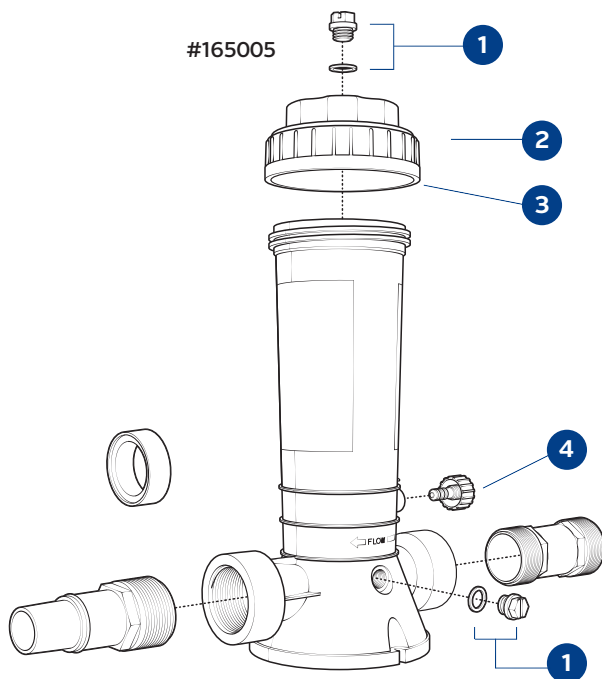

PARTS LIST: #165005

1	165902	Chlorinator Control Knob
2	165900	Chlorinator Lid
3	165901	Chlorinator O-Ring
4	165903	Chlorinator Drain Plug