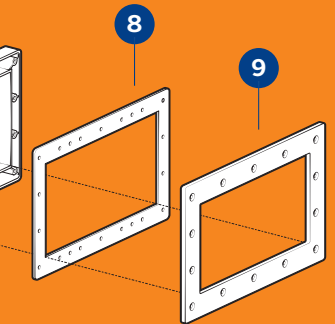

INLET RETURN PARTS LIST

1	199102B	Return Eyeball and Ring
2	199117B	Eye Ball Base
3	199115B	Return Fitting Body
4	199106B	Return Gasket (2 pcs.)
5	199119B	Cork Return Gasket
6	199116B	Octagonal Nut
7	199107B	Hose Fitting