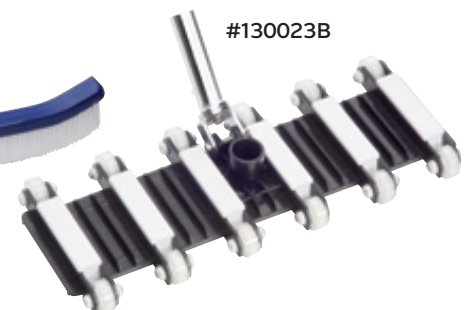

Commercial Series — Hard working and built to last!

COMMERCIAL SERIES

- #110070 24" Aluminum Brush
- #110075 36" Aluminum Brush
- #130021 14" Commercial Flexible Vacuum
- #130023B 19" Commercial Flexible Vacuum
- #140029B Commercial Heavy Duty Leaf Skimmer
- #140030B Commercial Leaf Rake
- #140035B Commercial Double Net Heavy Duty Leaf Rake
- #140040B Commercial Fine Mesh Heavy Duty Leaf Rake
- #140050 Commercial Leaf Skimmer with Replaceable Net
- #140052 Fine Mesh Replacement Net
- #140053 Nylon Replacement Net
- #140055 Commercial Leaf Rake with Replaceable Net
- #140057 Fine Mesh Replacement Net
- #140058 Nylon Replacement Net