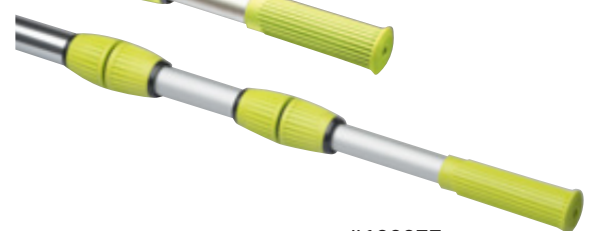

#100073

#100077