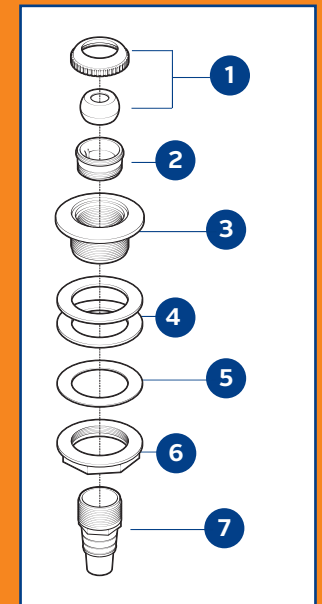

INLET RETURN PARTS