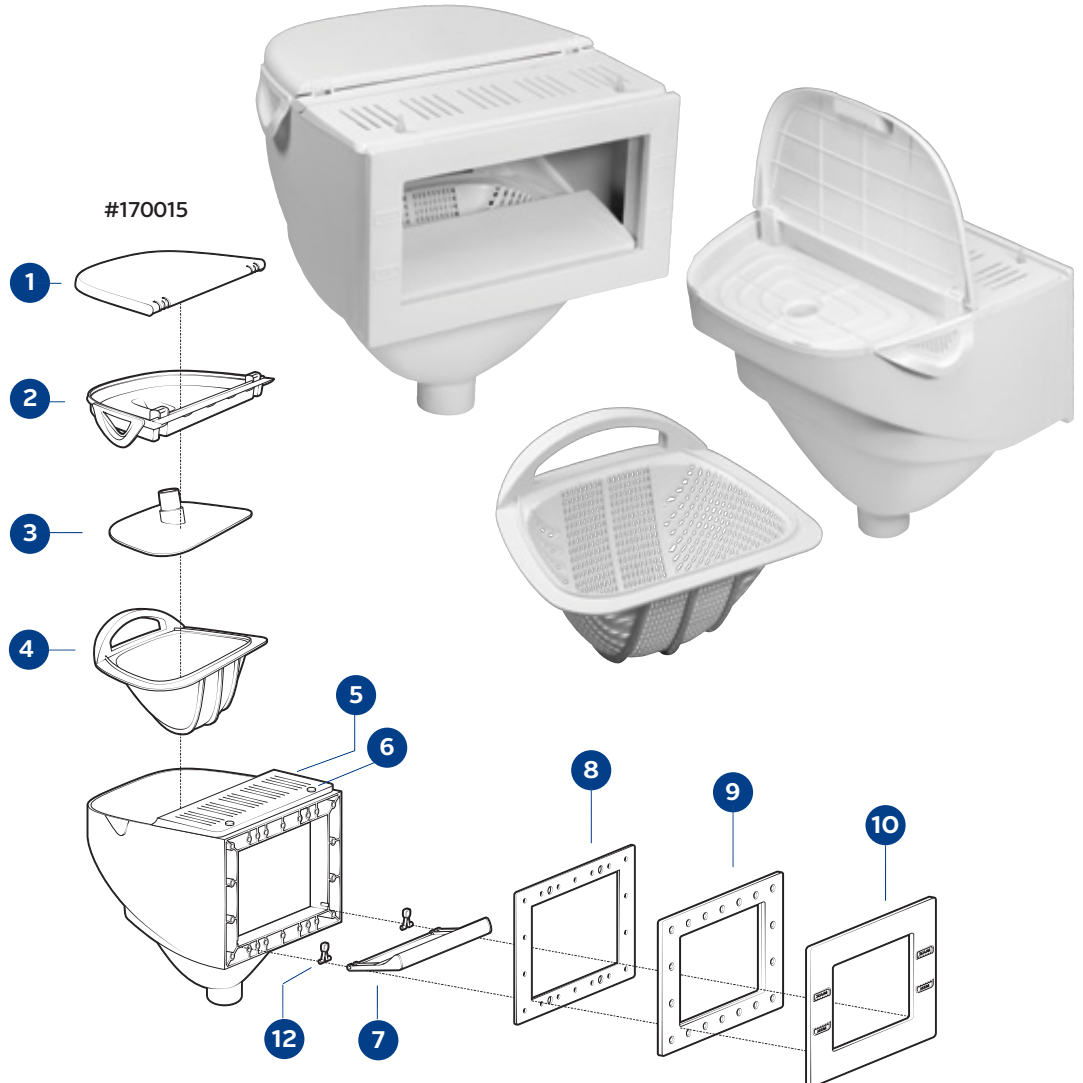

DELUXE WIDE MOUTH WALL SKIMMER