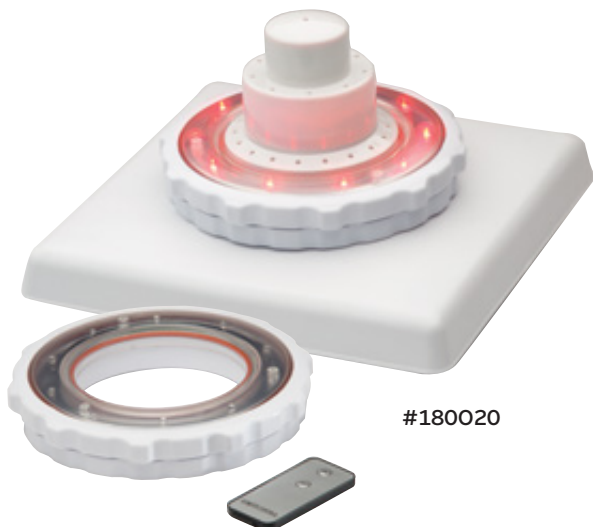

Create a festival of colors for your pool!

COLORFEST Illuminated Pool Fountain

- Enjoy a festive light show while unwinding to the sounds of falling water
- Displays 5 vibrant colors — Red, Green, Violet, Blue, White
- Cools pool water on hot summer nights while providing hours of entertainment
- Shuts off automatically after two hours to preserve battery life
- For use in most above ground and in-ground swimming pools
- **Not compatible with soft sided pools**
- Triple tier, floating pool fountain with spray height that adjusts up to 16 ft.
- Includes: light, fountain head with base, flexible plumbing kit, anchor and remote
- Uses 3 AA batteries (*not included*)

Enjoy two brilliant light shows with a push of your remote

- Flash through 5 vibrant colors at a rate of one color per second
- Fade between colors every three seconds
- Remote control included

#180020 ColorFest Illuminated Pool Fountain