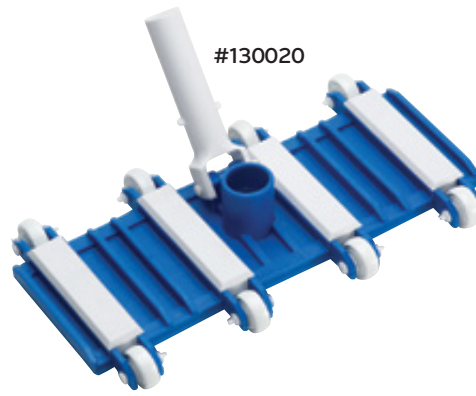

#120055 Leaf Skimmer with 60" Pole

#120060 Leaf Skimmer with 4' Telescopic Pole (*shown extended*)

#125005 Standard Deep Bag Leaf Rake

#125010 Aluminum Deep Bag Leaf Rake

#125020 Heavy Duty Deep Bag Leaf Rake with Long Wear Mesh Screen

#125030 Aluminum Leaf Rake with Replaceable Net

#125031 Replacement Net for #125030

#125040 Deluxe Aluminum Leaf Rake

#125060 Leaf Rake with 4' Telescopic Pole (*shown extended*)

VACUUM HEADS

- #130005 Standard Vacuum Head
- #130010 Deluxe Vacuum Head
- #130015 Vacuum Head with Side Brushes
- #130016 Vacuum Head with Air Relief Valves
- #130020 Flexible Vacuum Head
- #130025 Flexible Vacuum Head with Side Brushes
- #130030 Triangular Vacuum Head
- #130035 Transparent Triangular Vacuum Head
- #130050 Deluxe Jet Vacuum
- #130055 Standard Jet Vacuum
- #130070 Leaf Eater with Wheels and Brushes