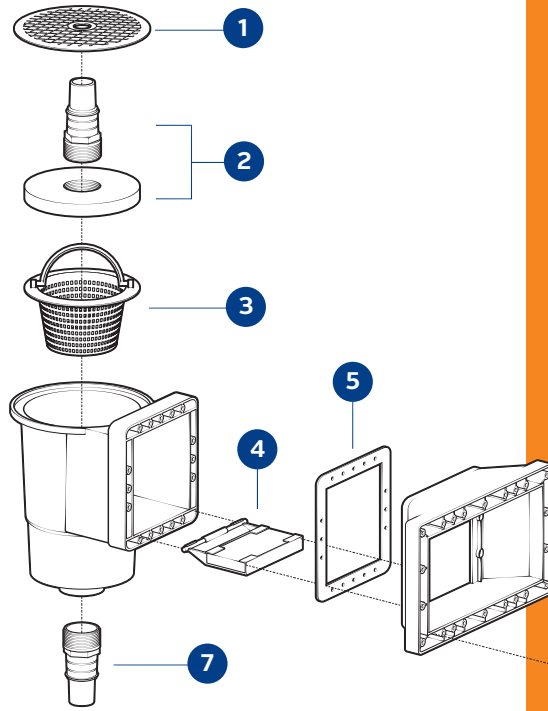

DELUXE WIDE MOUTH WALL SKIMMER

STANDARD WALL SKIMMER

WIDE MOUTH WALL SKIMMER

#170005

#170010

SKIMMER PARTS LIST

1	199111B	Skimmer Cover
2	199108B	Vacuum Plate with Hose Adapter
3	199112B	Skimmer Basket
4	199113B	Skimmer Weir
5	199105B	Double Layer Standard Gasket
6	199104B	Standard Face Plate
7	199107B	Hose Adapter
8	199114B	Double Layer Wide Mouth Gasket bulk
9	199103B	Wide Mouth Face Plate
10	199109B	Screw for Standard Skimmer (10 pcs.) <i>not shown</i>
12	199110B	Screw for Wide Mouth Skimmer (18 pcs.) <i>not shown</i>