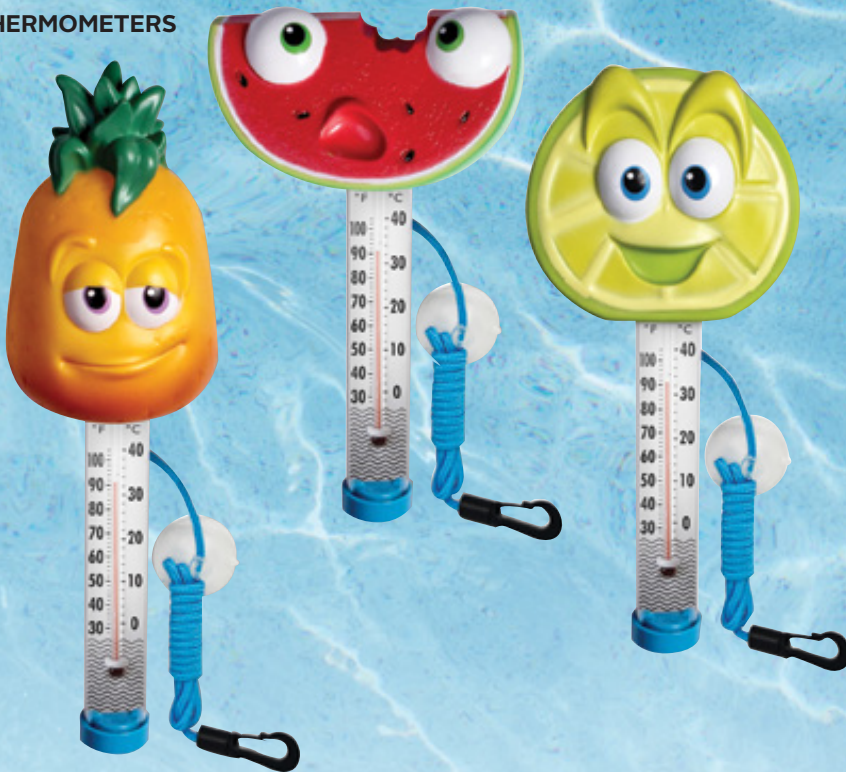

new

DIVER THERMOMETERS

- Large playful characters with easy-to-read temperature display
- Readings in both Fahrenheit and Celsius
- Includes securing cord with hook to attach to pool stairs and suction cup to attach to pool liners
- Durable transparent polycarbonate tube
- High-quality roto-molded body

#150053 Diver Thermometers

#150054 Fruit Thermometers

#150053

FRUIT THERMOMETERS

#150054

FREE COUNTER TOP DISPLAY that holds nine thermometers with every order