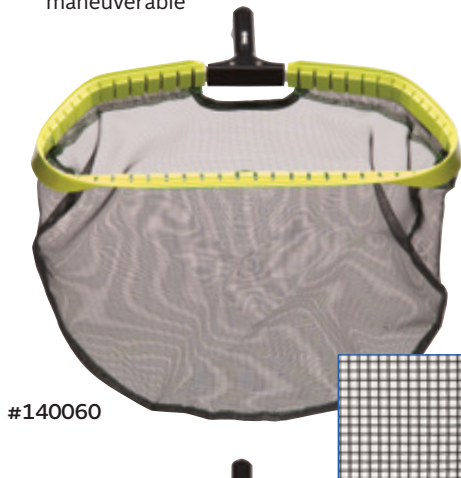

#100073

#100077

Pool Equipment Built to Weather the Storm

TSUNAMI

Professional Leaf Rakes and Skimmers

- 18" - 20" wide opening tackles the toughest jobs
- Heavy-duty aluminum frame with plastic rim
- Extremely durable and maneuverable
- Protective outer netting on Soft, Fine and Big Mesh bags
- Choose from four different mesh bags
- Works seamlessly with our Dual Cam Pole with EZ Release
- Replacement nets and rims available for all leaf rake models