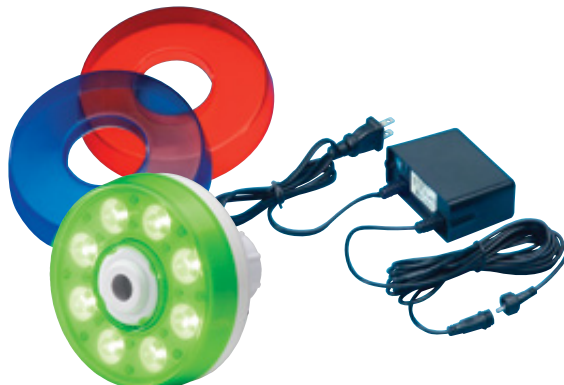

JET LIGHT

- Easily installs into your pools' return fitting
- Eight super bright LED Lights
- Three different colored lenses let you change light color instantly
- Sealed transformer with on/off switch is weather-tight for peace-of-mind
- 25-foot cord conveniently plugs into a standard 110 outlet
- Quick disconnect makes winterizing a snap
- State-of-the-art design does not obstruct water flow
- Extension fitting for operating all wall fountains and pressure side cleaners included
- UL/CA for customer protection

#980015 Jet Light

FOR NEW OR EXISTING
ABOVE GROUND POOLS