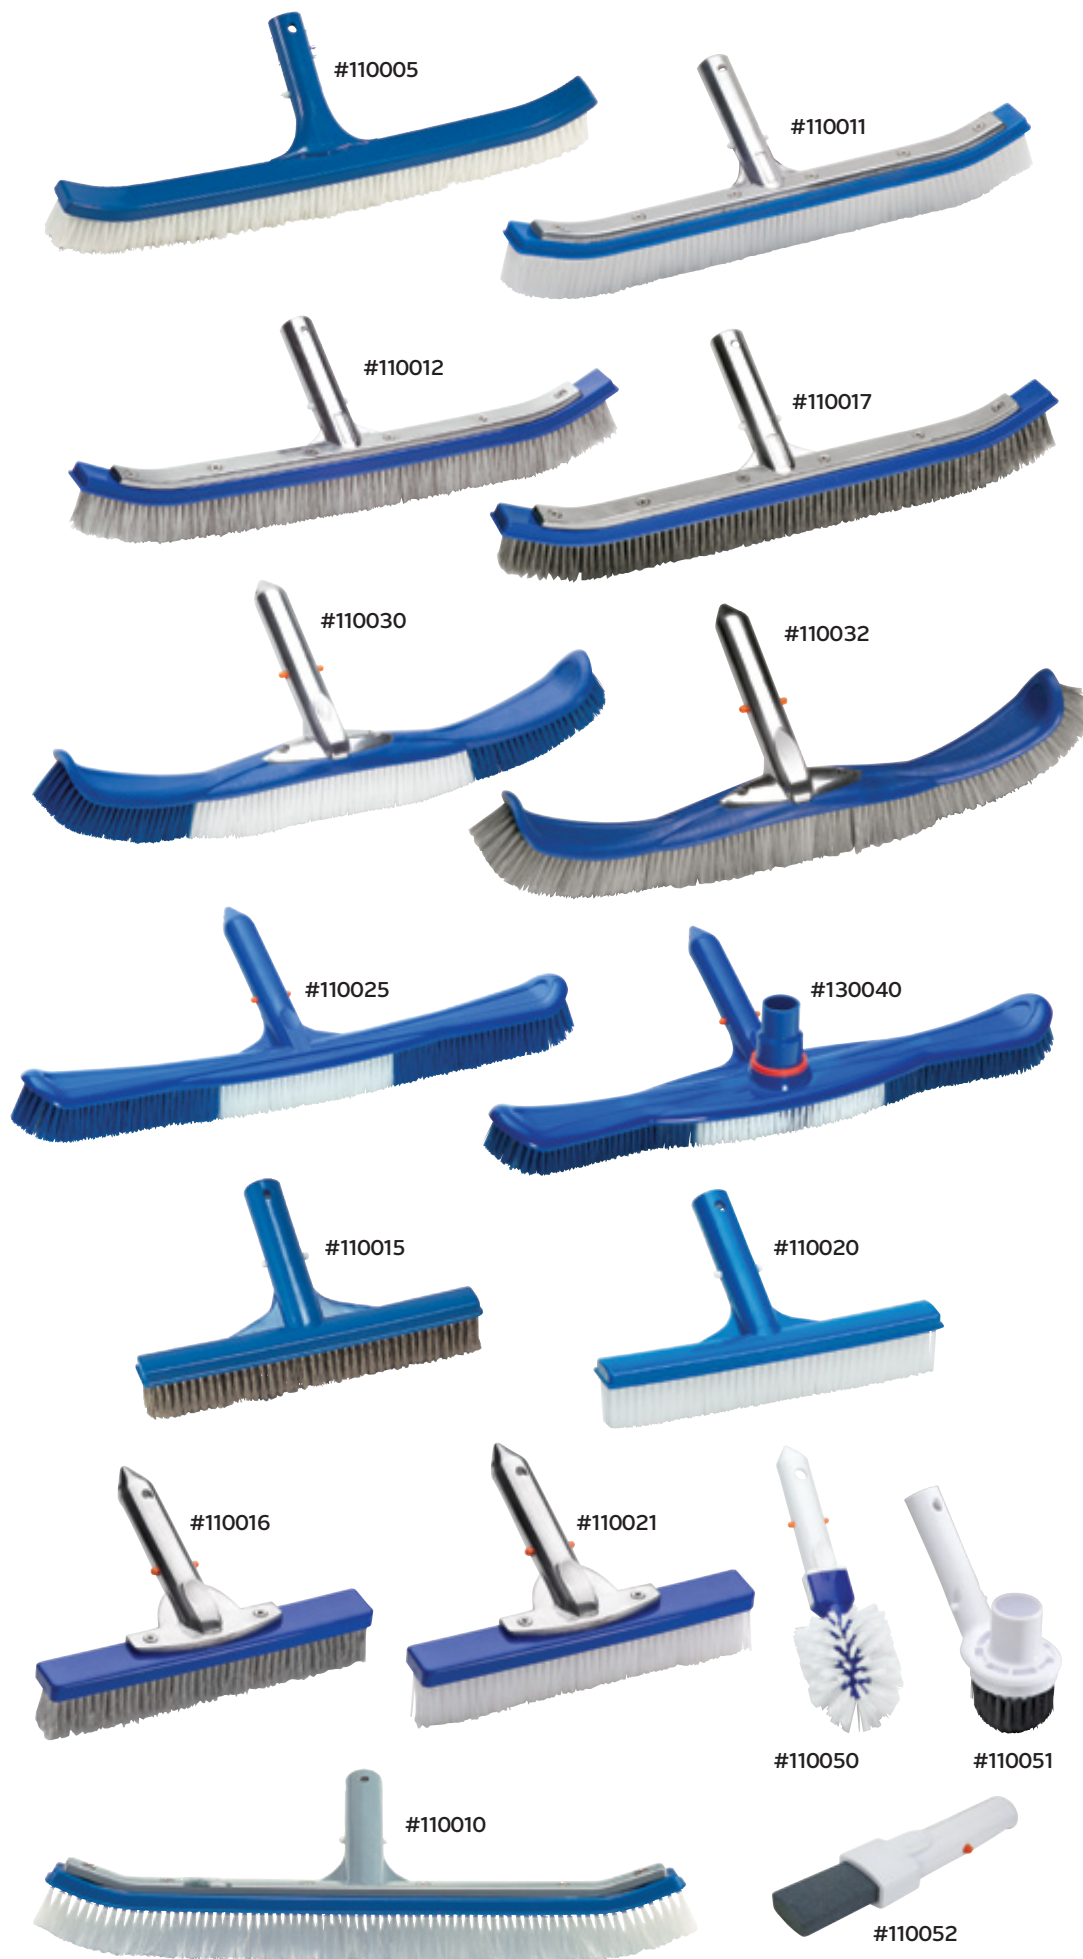

#100061

8'-16' Blue Telescopic Pole with Clip Lock Cam

- 30% thicker than standard poles

BRUSHES

- #110005 18" Curved Wall Brush
- #110010 18" Curved Wall Brush with Aluminum Back
- #110011 18" Curved Wall Brush with Nylon Bristles and Aluminum Back
- #110012 18" Curved Brush with Mixed Nylon/Stainless Steel Bristles and Aluminum Back
- #110015 10" Straight Algae Brush
- #110016 10" Algae Brush with Aluminum Back
- #110017 18" Curved Algae Brush with Aluminum Back
- #110020 10" Straight Wall Brush
- #110021 10" Wall Brush with Aluminum Back
- #110025 20" Oversized Wall Brush
- #110030 20" Flexible Brush
- #110032 20" Flexible Mixed Bristle Brush
- #130040 20" Vacuum Brush
- #110050 Corner Brush
- #110051 Corner Vacuum Brush
- #110052 Pumice Stone
- #110055 All Purpose Scrub Brush
- #110060 Pool & Spa Scrubber Brush