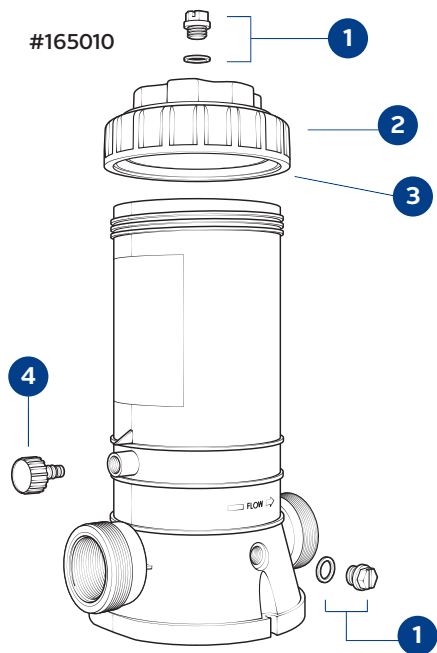

PARTS LIST: #165010, #165012

1	165914	Chlorinator Drain Plug
2	165913	Chlorinator Lid
3	165911	Chlorinator O-Ring
4	165915	Chlorinator Control Valve Assembly
5	165921	Compression Nut
6	165916	Inlet Fitting Adapter
7	165917	Saddle Fitting
8	165918	Saddle Clamp
9	165919	Check Valve Assembly
10	165920	Plastic Tubing

PARTS LIST: #165005

1	165902	Chlorinator Control Knob
2	165900	Chlorinator Lid
3	165901	Chlorinator O-Ring
4	165903	Chlorinator Drain Plug