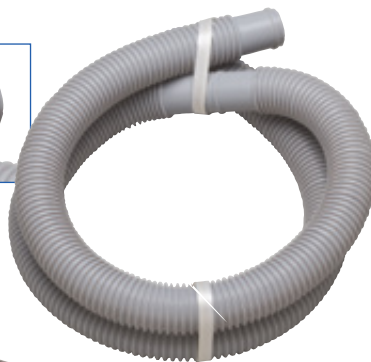

#581504

#581506

#581508

#581512

BACK WASH HOSES

Economy Back Wash Hoses

- #191005 Back Wash Hose 1.5"x25' Blue
- #191006 Back Wash Hose 1.5"x50' Blue
- #191007 Back Wash Hose 1.5"x100' Blue
- #191008 Back Wash Hose 1.5"x200' Blue
- #191015 Back Wash Hose 2"x25' Blue
- #191016 Back Wash Hose 2"x50' Blue
- #191017 Back Wash Hose 2"x100' Blue
- #191018 Back Wash Hose 2"x200' Blue

Heavy Duty Back Wash Hoses

- Includes one standard hose clamp

- #191025 Back Wash Hose 1.5"x25' Clear/Blue
- #191026 Back Wash Hose 1.5"x50' Clear/Blue
- #191027 Back Wash Hose 1.5"x100' Clear/Blue
- #191028 Back Wash Hose 1.5"x200' Clear/Blue
- #191035 Back Wash Hose 2"x25' Clear/Blue
- #191036 Back Wash Hose 2"x50' Clear/Blue
- #191037 Back Wash Hose 2"x100' Clear/Blue
- #191038 Back Wash Hose 2"x200' Clear/Blue

Filter Connector Hoses

- #571203 1.25"x3' Silver Filter Connector Hose
- #571206 1.25"x6' Silver Filter Connector Hose
- #571212 1.25"x12' Silver Filter Connector Hose
- #571503 1.5"x3' Silver Filter Connector Hose
- #571506 1.5"x6' Silver Filter Connector Hose
- #571512 1.5"x12' Silver Filter Connector Hose

Heavy Duty Spiral Wound Filter Connector Hoses

- #581504 Heavy Duty Spiral Wound Filter Hose 1.5"x4'
- #581506 Heavy Duty Spiral Wound Filter Hose 1.5"x6'
- #581508 Heavy Duty Spiral Wound Filter Hose 1.5"x8'
- #581512 Heavy Duty Spiral Wound Filter Hose 1.5"x12'