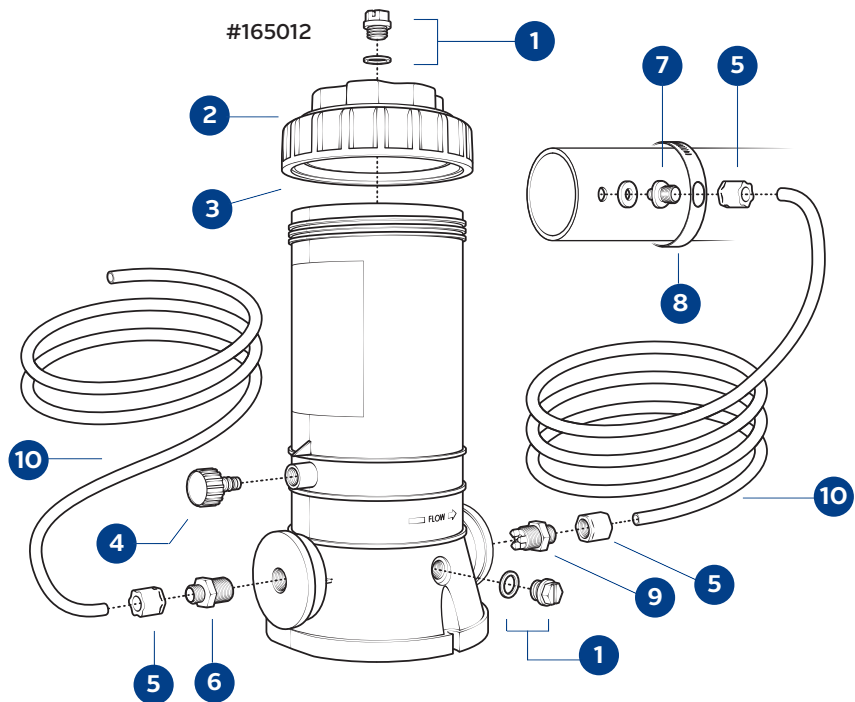

PARTS LIST: #165010, #165012

1	165914	Chlorinator Drain Plug
2	165913	Chlorinator Lid
3	165911	Chlorinator O-Ring
4	165915	Chlorinator Control Valve Assembly
5	165921	Compression Nut
6	165916	Inlet Fitting Adapter
7	165917	Saddle Fitting
8	165918	Saddle Clamp
9	165919	Check Valve Assembly
10	165920	Plastic Tubing

PARTS LIST: #165005

1	165902	Chlorinator Control Knob
2	165900	Chlorinator Lid
3	165901	Chlorinator O-Ring
4	165903	Chlorinator Drain Plug